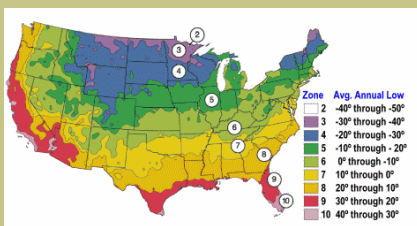

Summer Glow[®] Bird Cherry

Prunus padus 'DTR117'

Unique and interesting tree. Colorful foliage emerges green and matures to reddish purple.

White flowers in 4 inch long clusters.

Birds love the abundant 1/4" reddish-black fruit crop.

Purple-red fall color.

Oval to rounded shape. Grows to a height of 25 feet and spread of 20 feet.

Cold Hardy to U.S.D.A. Zone 4

Since 1944

From the nurseries of
L.E. COOKE CO
www.lecooke.com

**Excellence
in Bareroot**